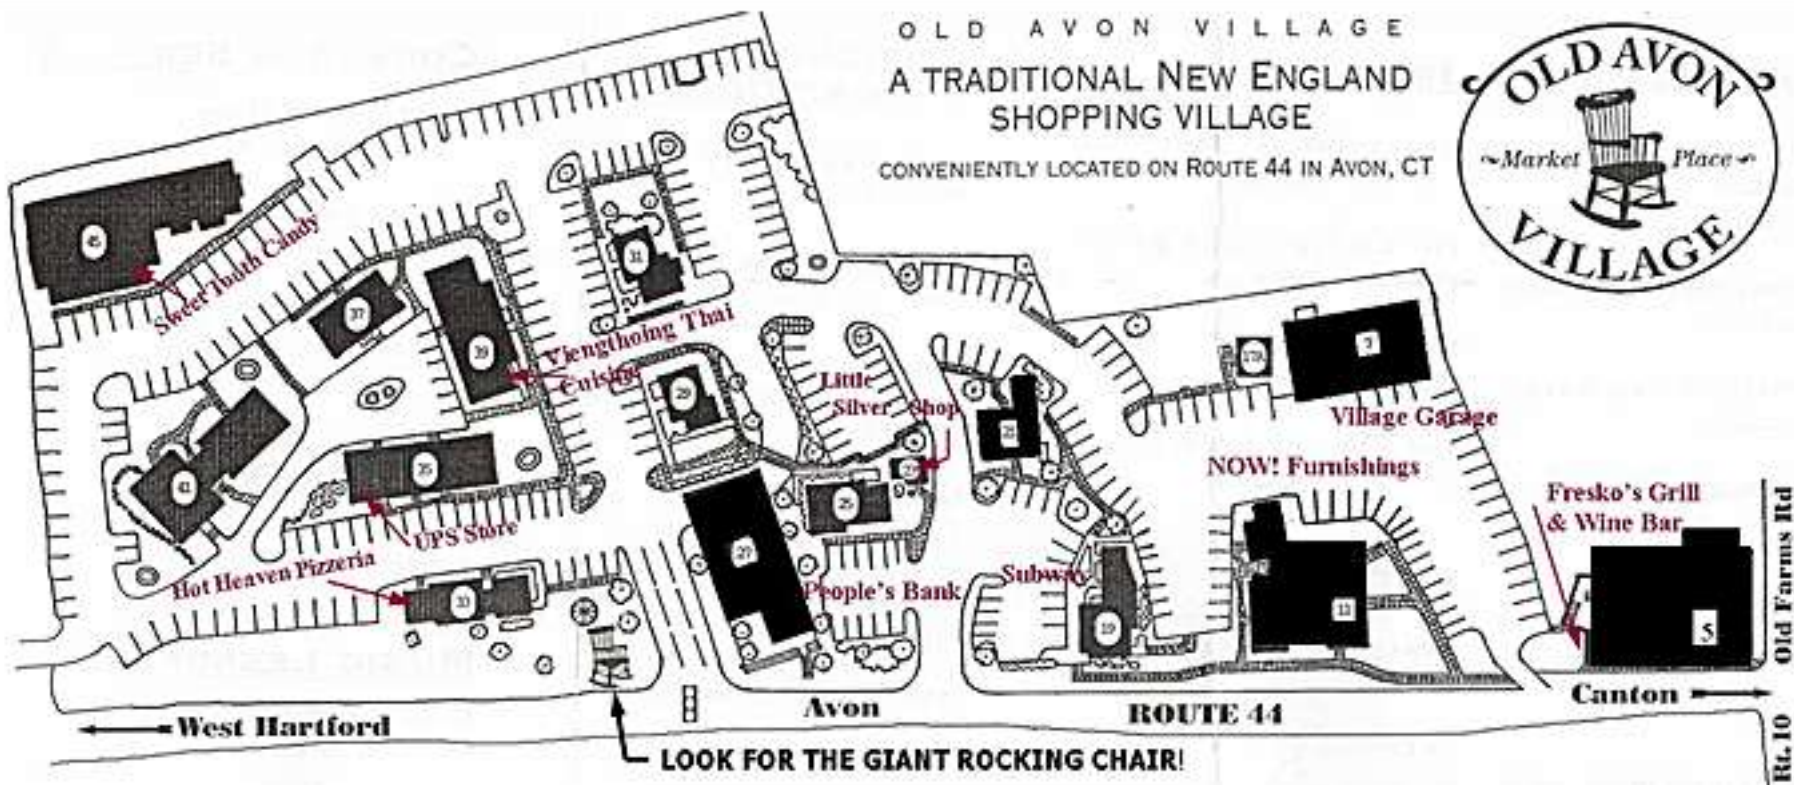

OLD AVON VILLAGE
A TRADITIONAL NEW ENGLAND
SHOPPING VILLAGE
CONVENIENTLY LOCATED ON ROUTE 44 IN AVON, CT

LOOK FOR THE GIANT ROCKING CHAIR!